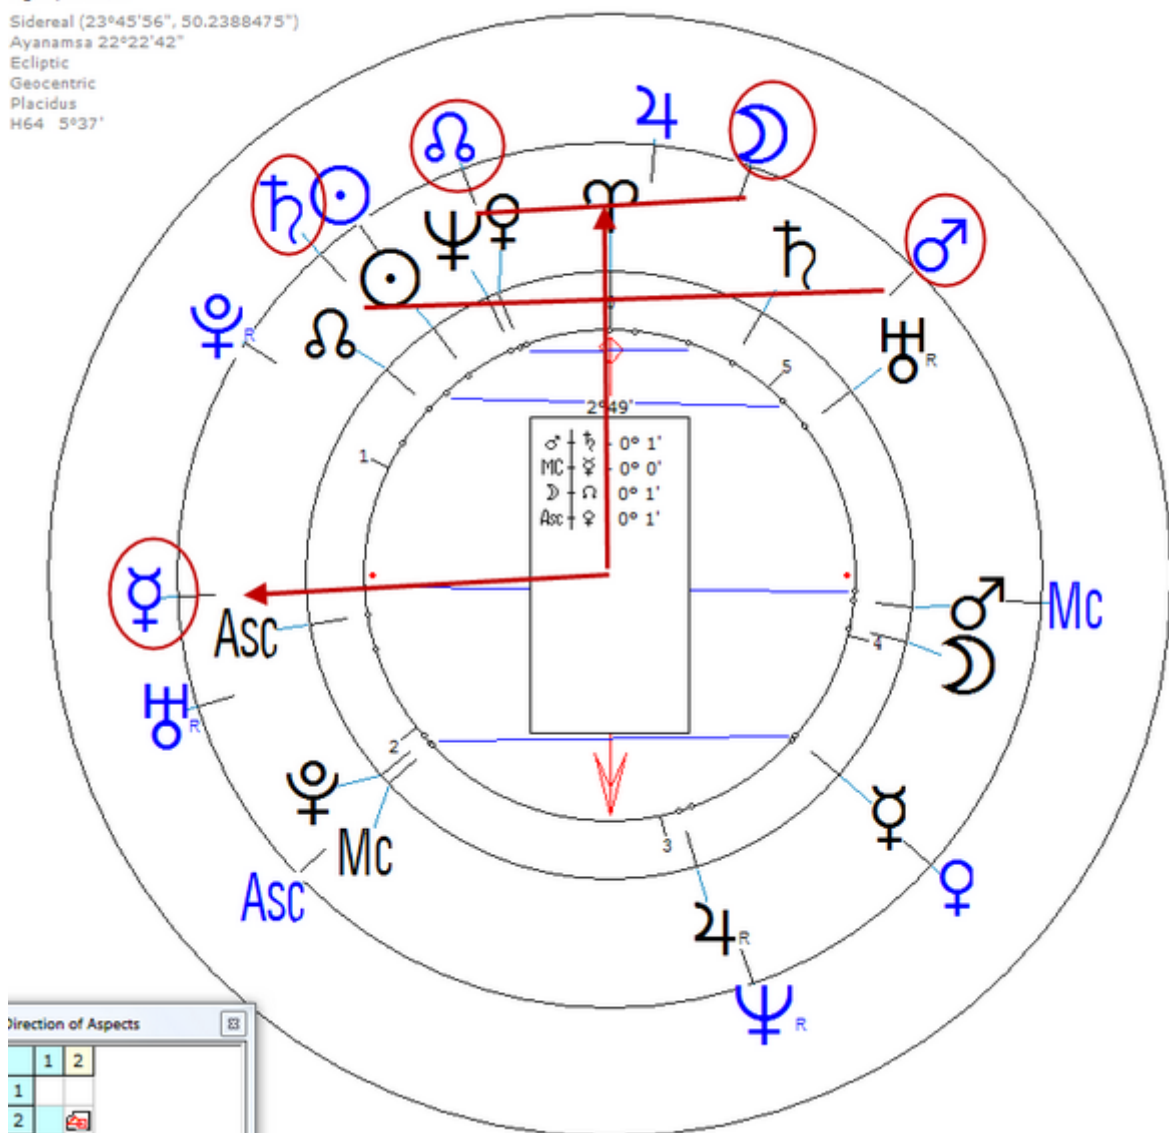

Molinier, Pierre

13 April 1900 at 08:00 (= 08:00 AM)Agen, France, 44n12, 0e37
French painter, photographer.

<https://www.astro.com/astro-databank/Molinier,_Pierre>

Death by Suicide 3 March 1976 in Bordeaux.(Gunshot, age 75)

Solar Return (Harmonic 64)

Solar $\♁/\♄$ = Solar $\♃/\♁$ = Solar $\♁$

Molinier, Pierre
13 April 1900 Fri 8:00 (GMT+0:09) 44n12 0e37
Agen, France
Sidereal (23°45'56", 50.2388475")
Ayanamsa 22°22'42"
Ecliptic
Geocentric
Placidus
H64 5°37'